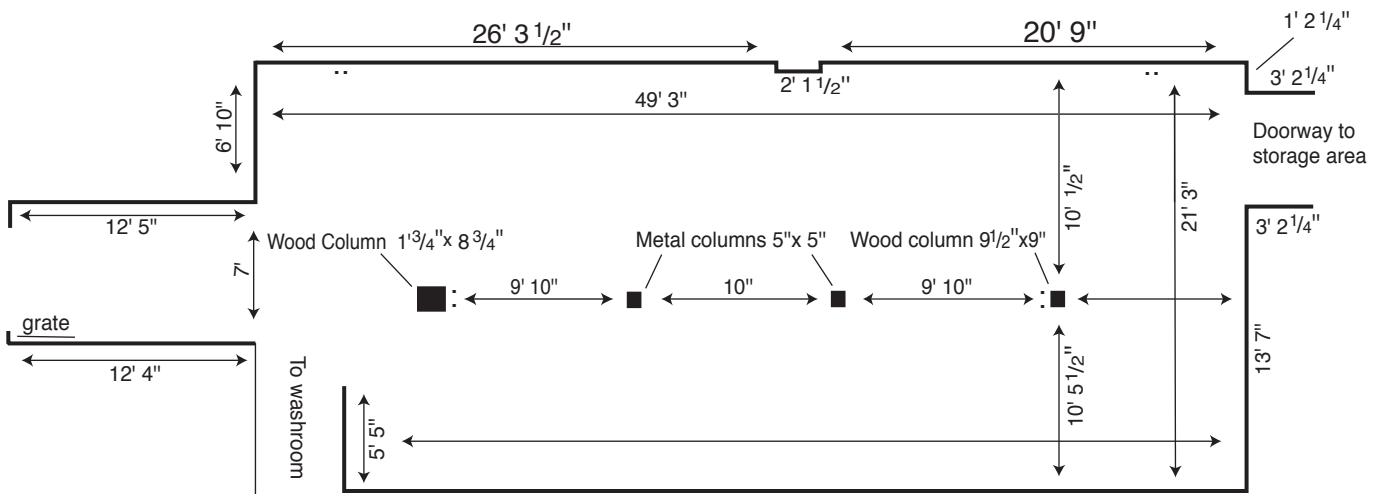

Main Gallery Floor Map

Map Details

- Floor space: 1102 Sq. Ft.
- Grate: 25.5" x 25.5"
- Hardwood Floors

Legend

: Electric sockets